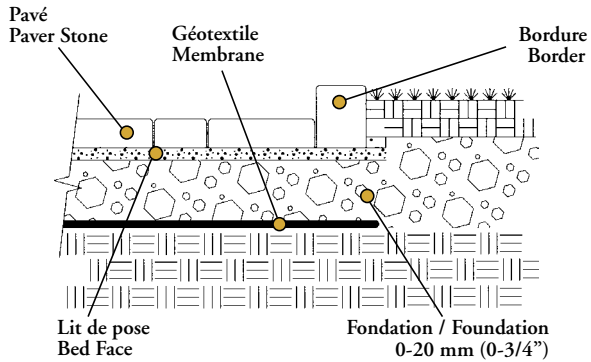

Florina

Avantages du pavé Florina :

- très facile à installer grâce à ses morceaux modulaires
- très peu de perte, grâce à sa forme hexagonale
- donne un fini à l'aspect très naturel
- offre un design original

Advantages of the Florina Paver stone:

- very easy to install, thanks to its modular design
- minimal product waste due to its hexagonal shape
- gives a finished look very natural
- offers an original design

Florina	
Dimension	
mm	pouces / inches
 70 x 330.2 x 330.2	2 3/4 x 13 x 13

Surface couverte par sac de sable de 22.7 kg (50 lbs) = 20 pi² / (1.86 m²)
 Surface area covered by sandbag of 22.7 kg (50 lbs) = 20 ft² / (1.86 m²)